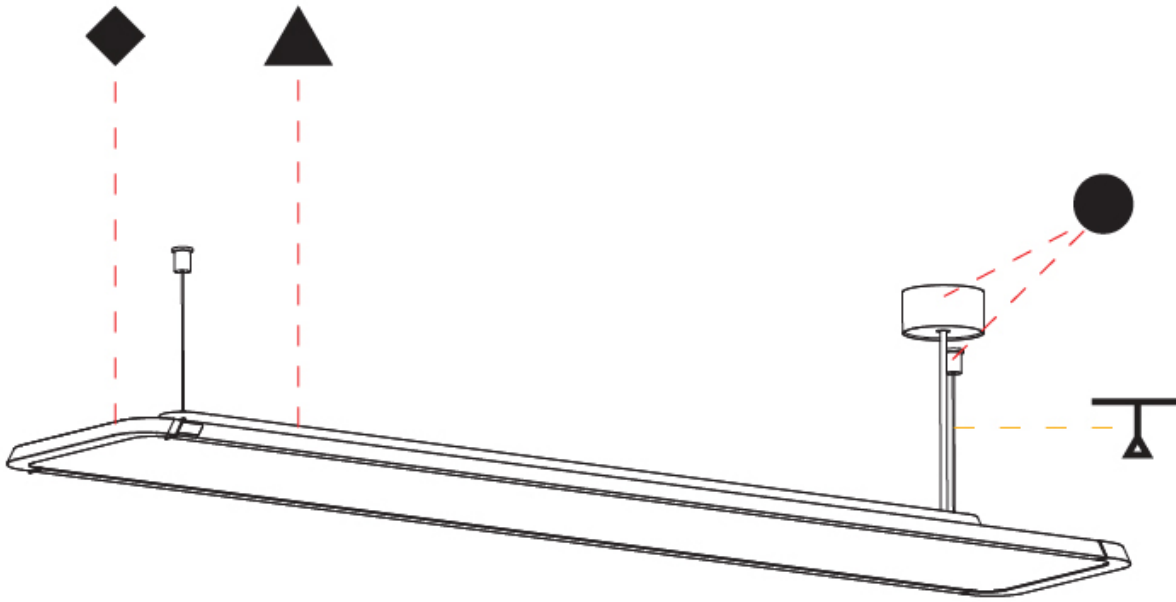

HADI-M AURA SUSPENSION

A300407-

PROJECT
TYPE
SPECIFIER
QUANTITY
DATE