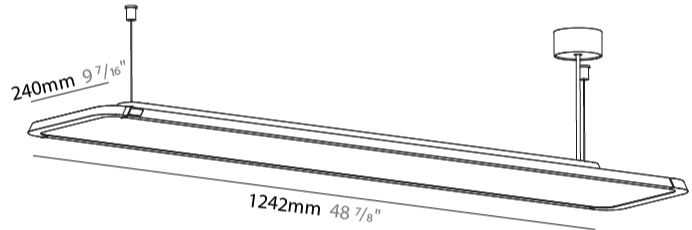

1. To build a product code in our configurator select the specify button on the base model # product page
2. To build a manual product code on this datasheet choose from the options listed below in blue font and add the suffix to the base model #

GENERAL

Series: Hadi
Subseries: Hadi-M Aura
Partner: Prolicht
Division: Architectural
Installation: Suspension
Product Type: Pendant
Mounting Location: Ceiling
Light Distribution: Direct

PHYSICAL

Shape: Rectangle
Length (mm): 1242
Length (in): 48 ⁷/₈
Width (mm): 240
Width (in): 9 ⁷/₁₆
Height (mm): 48
Height (in): 1 ⁷/₈

Fixture Finish: SSR / BKV / CWI / CRY / HAB / UFT / ITA / RUA / FTG / MYG / LOD / PUS / FRO / FUP / KIA / POP / BLS / SPG / MEY / GOH / CHC / COM / ABZ / JAG / OBR / MOS / ROR

Fixture Material: Extruded Aluminum / Steel

Cable Details: 2,000mm / 6,000mm Transparent Cable

ELECTRICAL

Lamp Type: LED (Zhaga Standard)
Input Wattage (W): 78
Total Output Wattage (W): 70.9
Dimming: Non-Dimmable
Driver Included: No
Driver Location: Integrated
Driver Type: Constant Current - Universal
Driver Class: Class 2
Input Voltage (V): 120 - 277
Constant Current (MA): 225
Upon Request: 0-10V Dimming

LED

Color Temperature (°K): 3000 / 3500 / 4000
Max. Delivered Lumen (lm): 4235 / 4230 / 4316
Nominal Lumen (lm): 4976 / 4971 / 5072
CRI: >90 CRI
Lamp Life (hrs): 50000

OPTICAL

Adjustability: Fixed

RATINGS AND CERTIFICATIONS

Certified By: Certified for North American Standards
IP rating: IP20